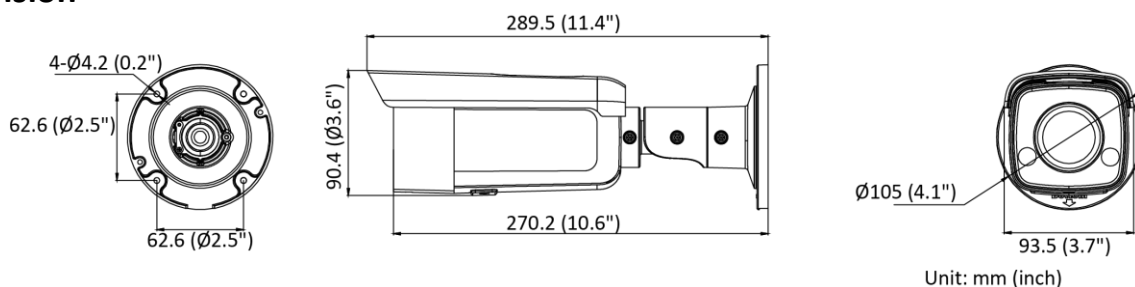

▪ Available Model

DS-2CD2T27G2-L (2.8/4/6 mm)

▪ Dimension